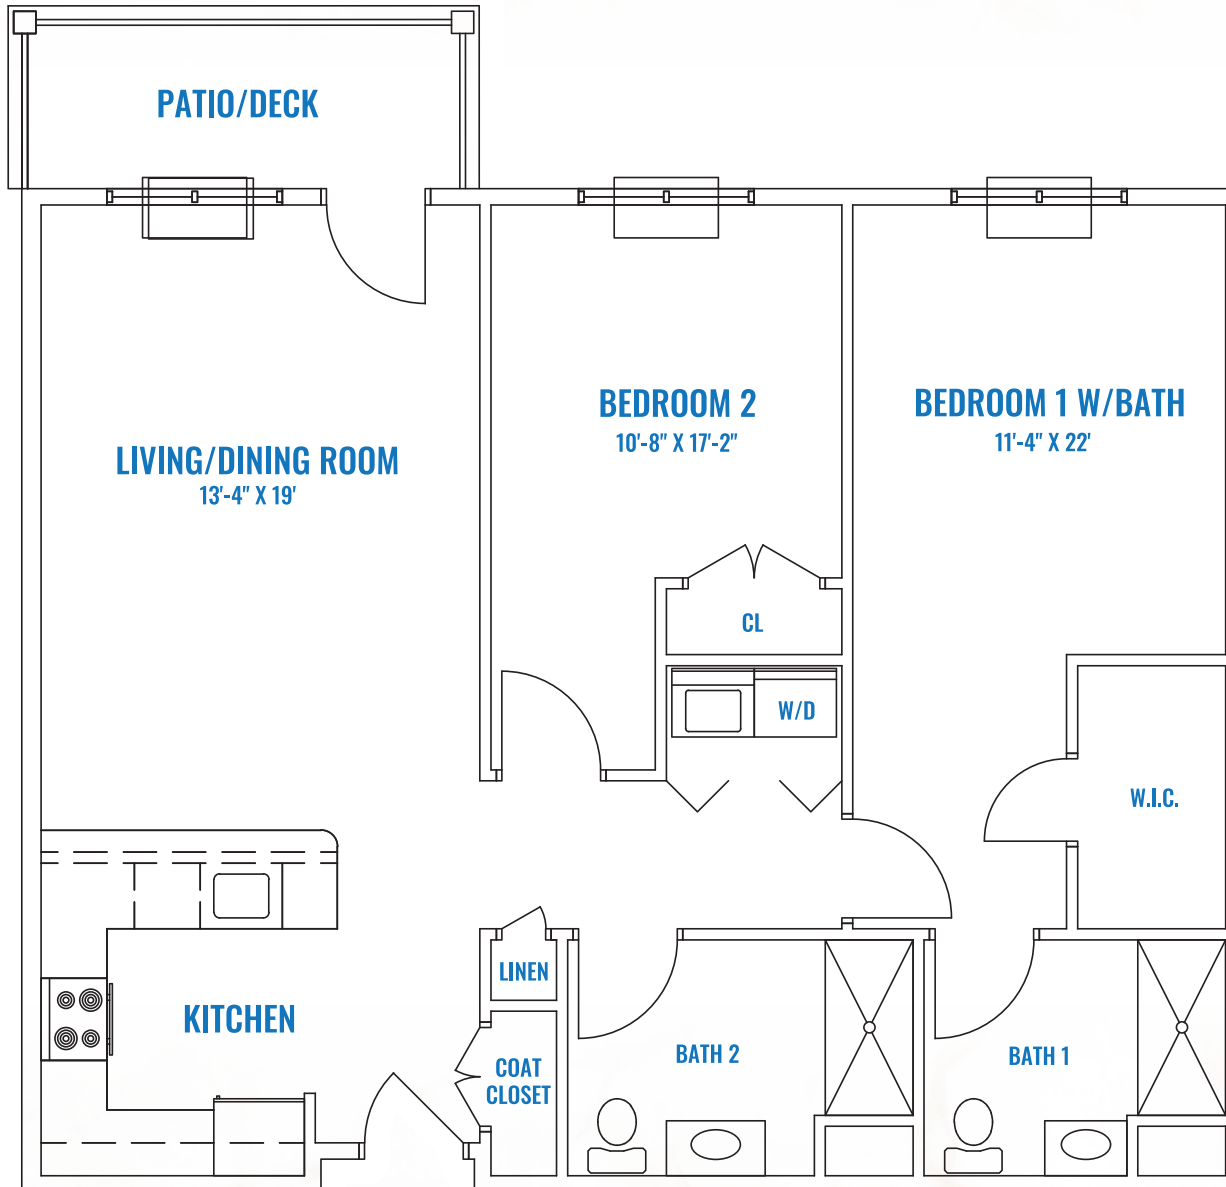

HAMILTON PARC

DESIGNED FOR ACTIVE ADULT LIVING

2-BEDROOMS / 2-BATHS

THE ALTAMONT
1,099 SQ. FT.

These are artists renderings only. All layout and dimensions are approximate and subject to change. Not fully to scale.