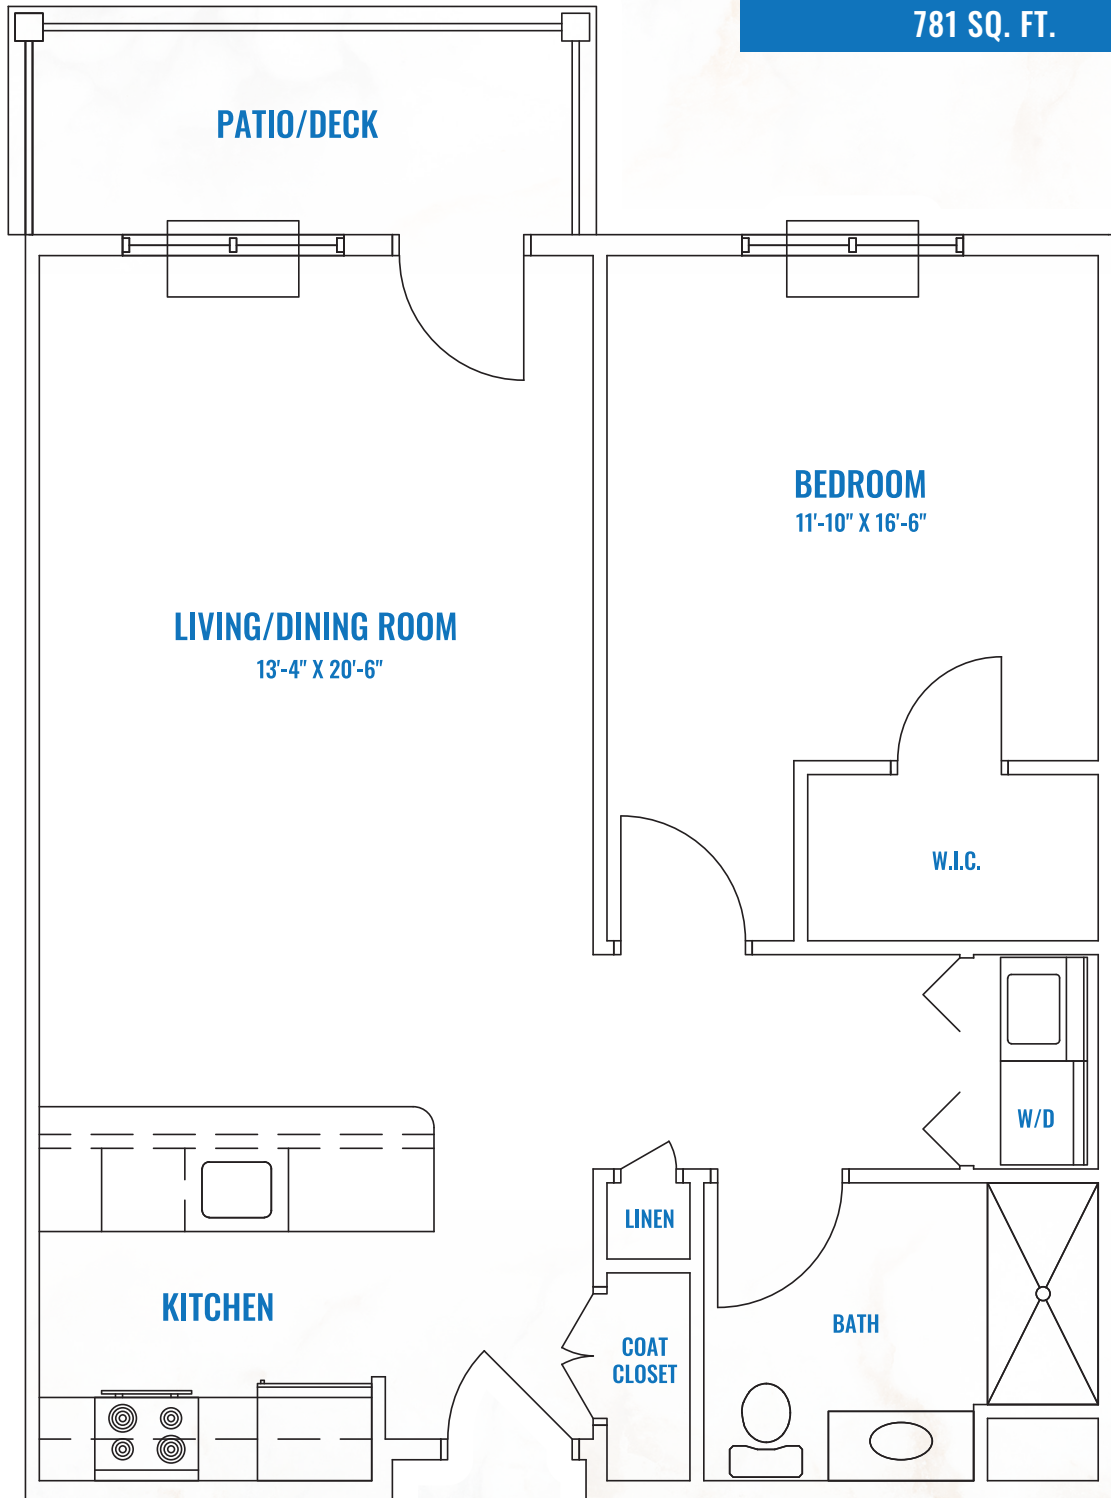

HAMILTON PARC

DESIGNED FOR ACTIVE ADULT LIVING

1-BEDROOM / 1-BATH

THE BINGHAMTON

781 SQ. FT.

These are artists renderings only. All layout and dimensions are approximate and subject to change. Not fully to scale.