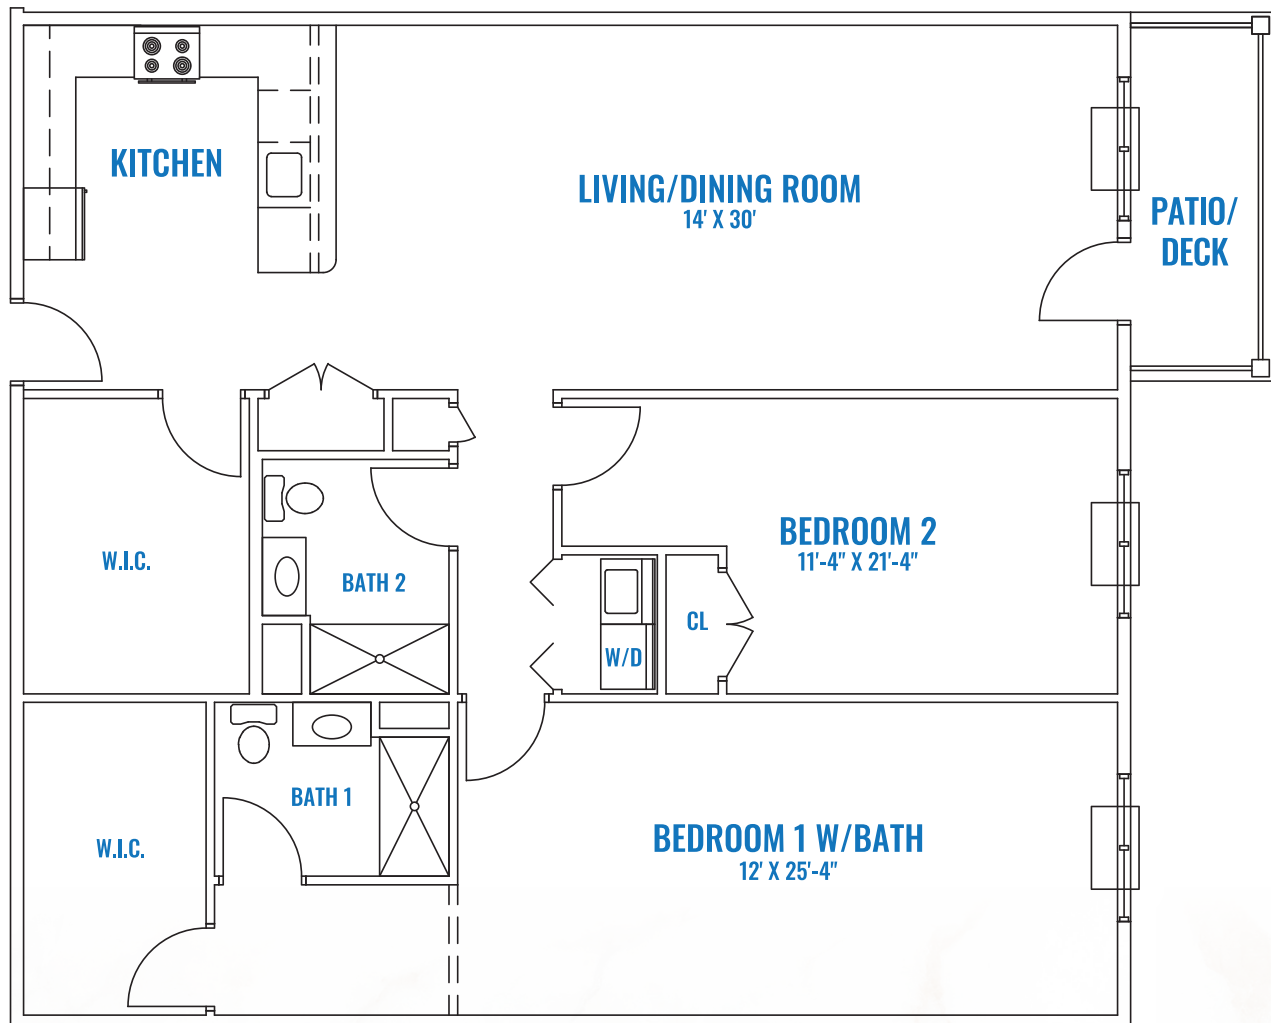

# HAMILTON PARC

DESIGNED FOR ACTIVE ADULT LIVING

## 2-BEDROOMS / 2-BATHS

### THE CLINTON

1,635 SQ. FT.

*These are artists renderings only. All layout and dimensions are approximate and subject to change. Not fully to scale.*