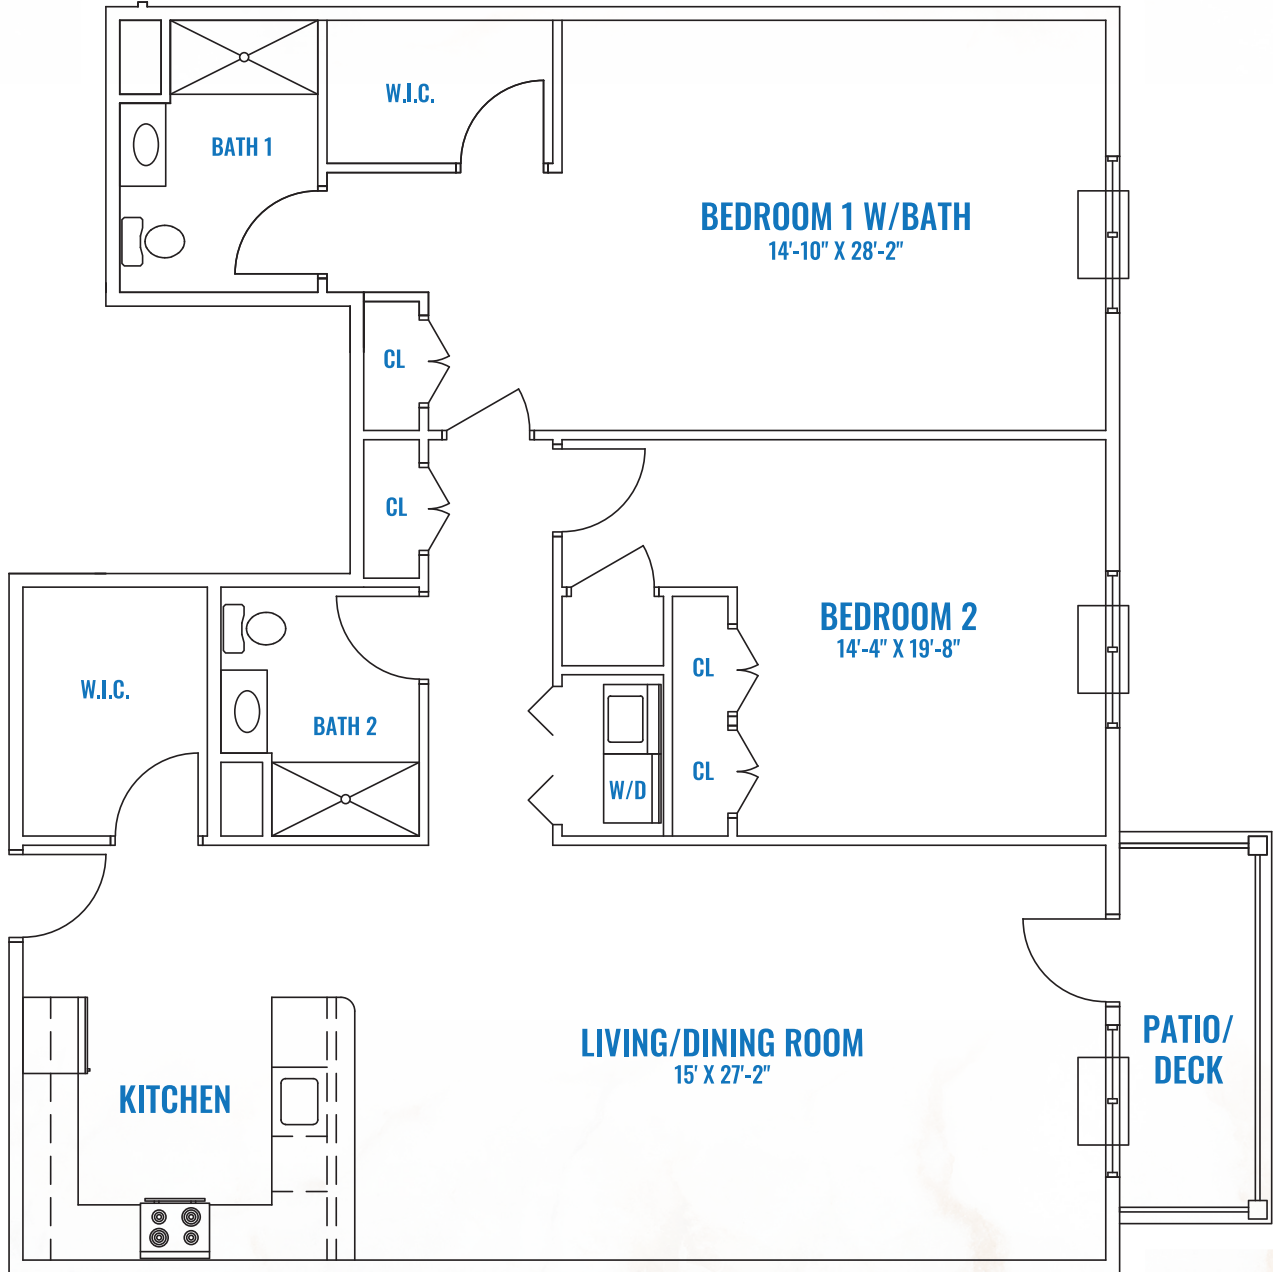

HAMILTON PARC

DESIGNED FOR ACTIVE ADULT LIVING

2-BEDROOMS / 2-BATHS

THE DEWEY 1,648 SQ. FT.

These are artists renderings only. All layout and dimensions are approximate and subject to change. Not fully to scale.