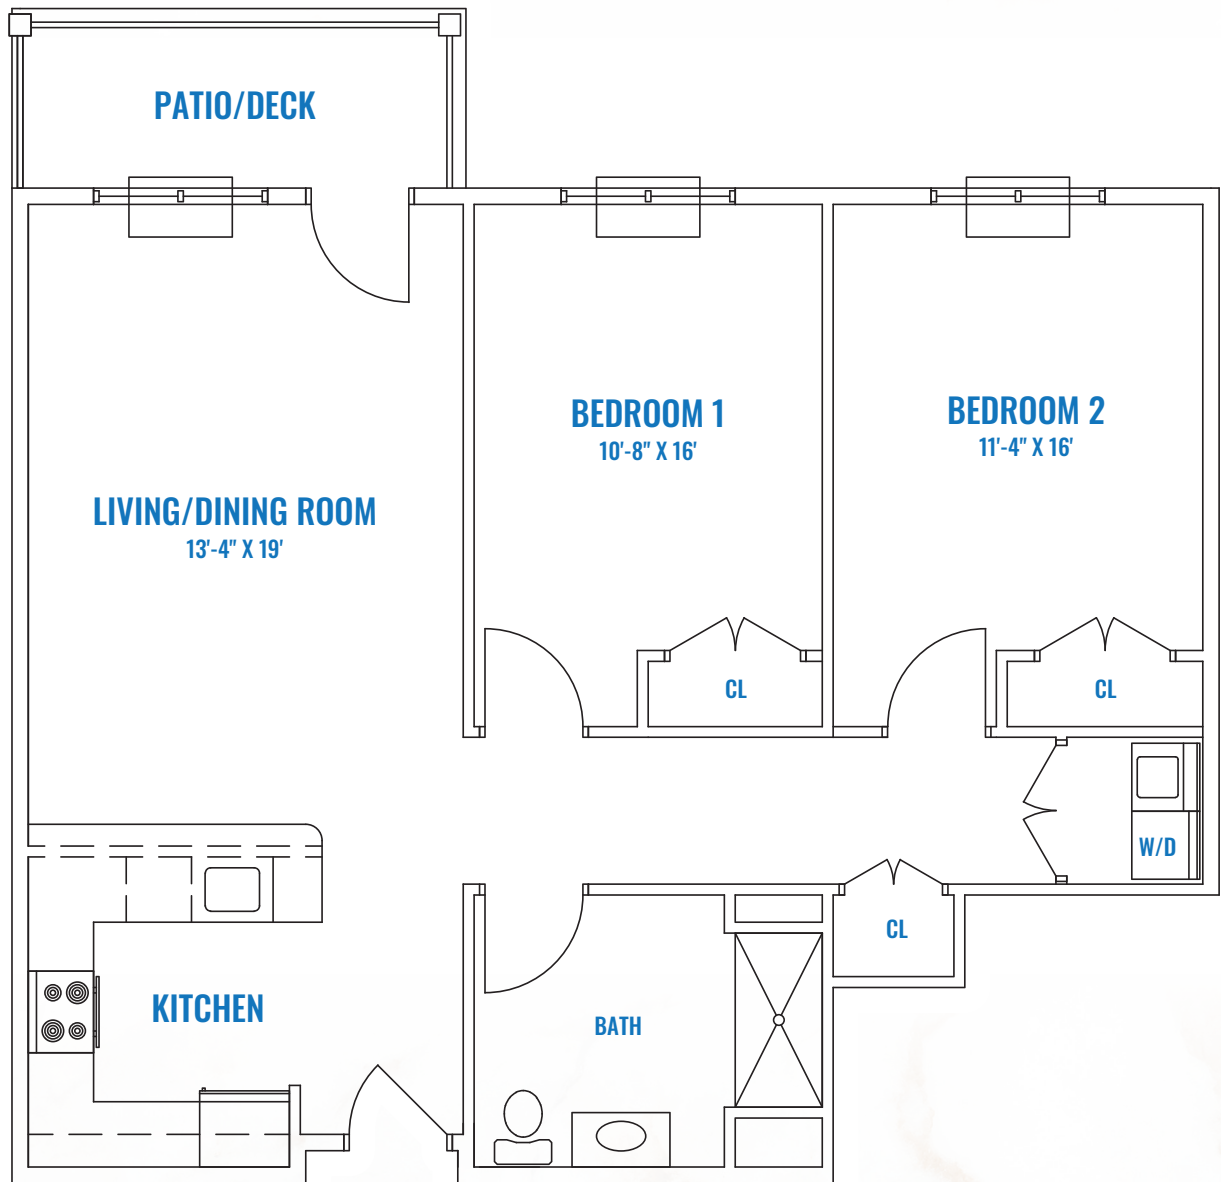

HAMILTON PARC

DESIGNED FOR ACTIVE ADULT LIVING

2-BEDROOMS / 1-BATH

THE ERIE
1,008 SQ. FT.

These are artists renderings only. All layout and dimensions are approximate and subject to change. Not fully to scale.