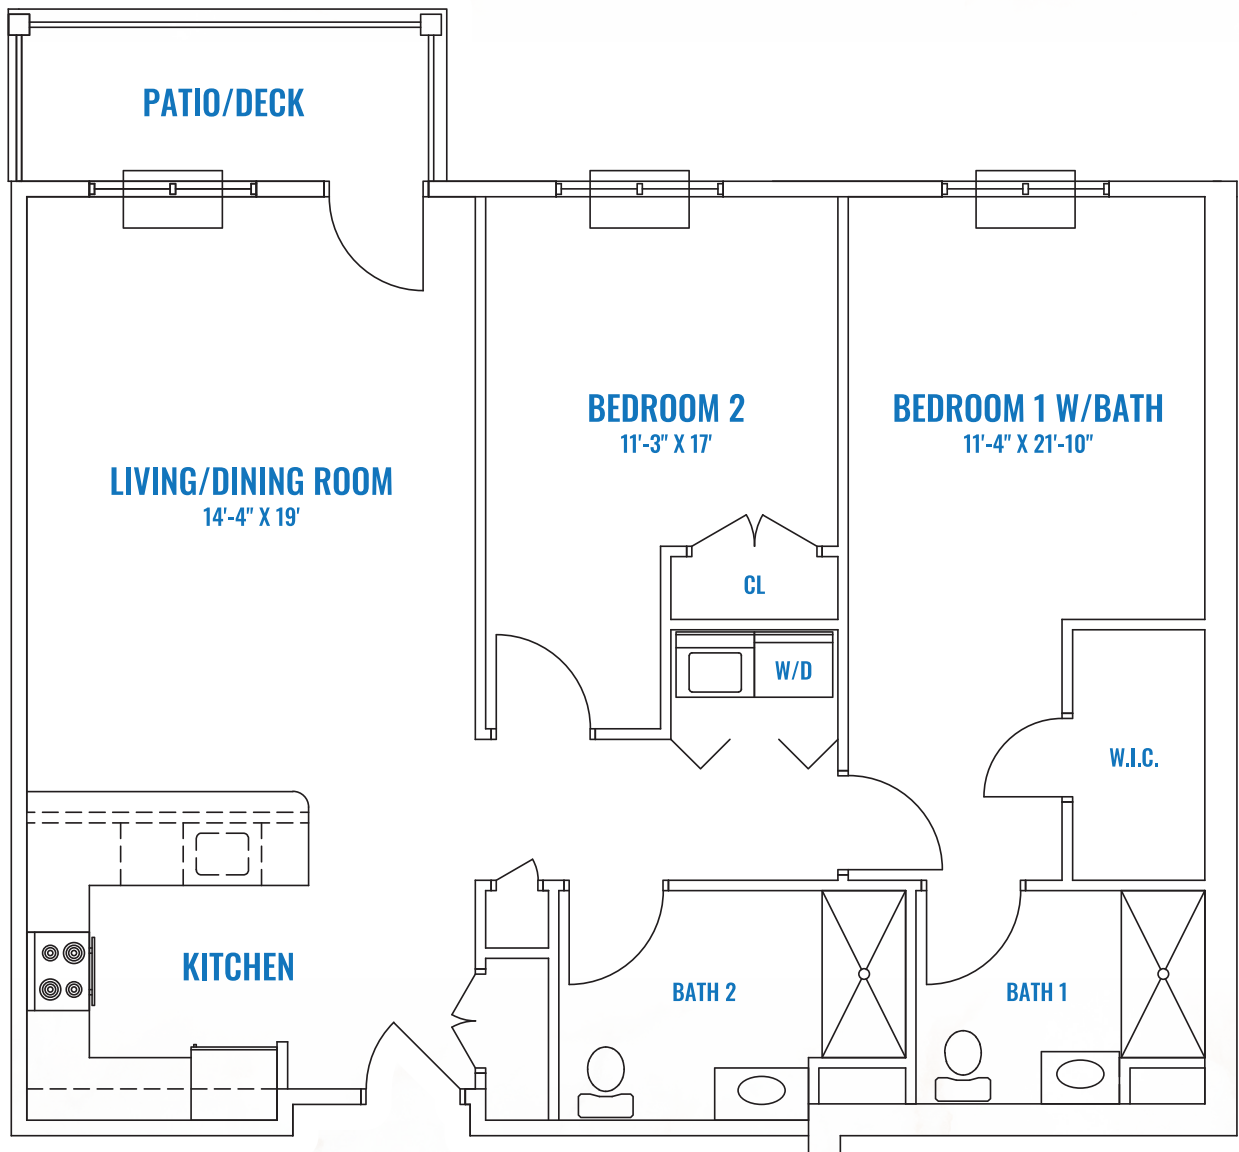

HAMILTON PARC

DESIGNED FOR ACTIVE ADULT LIVING

2-BEDROOMS / 2-BATHS

THE FILLMORE

1,158 SQ. FT.

These are artists renderings only. All layout and dimensions are approximate and subject to change. Not fully to scale.