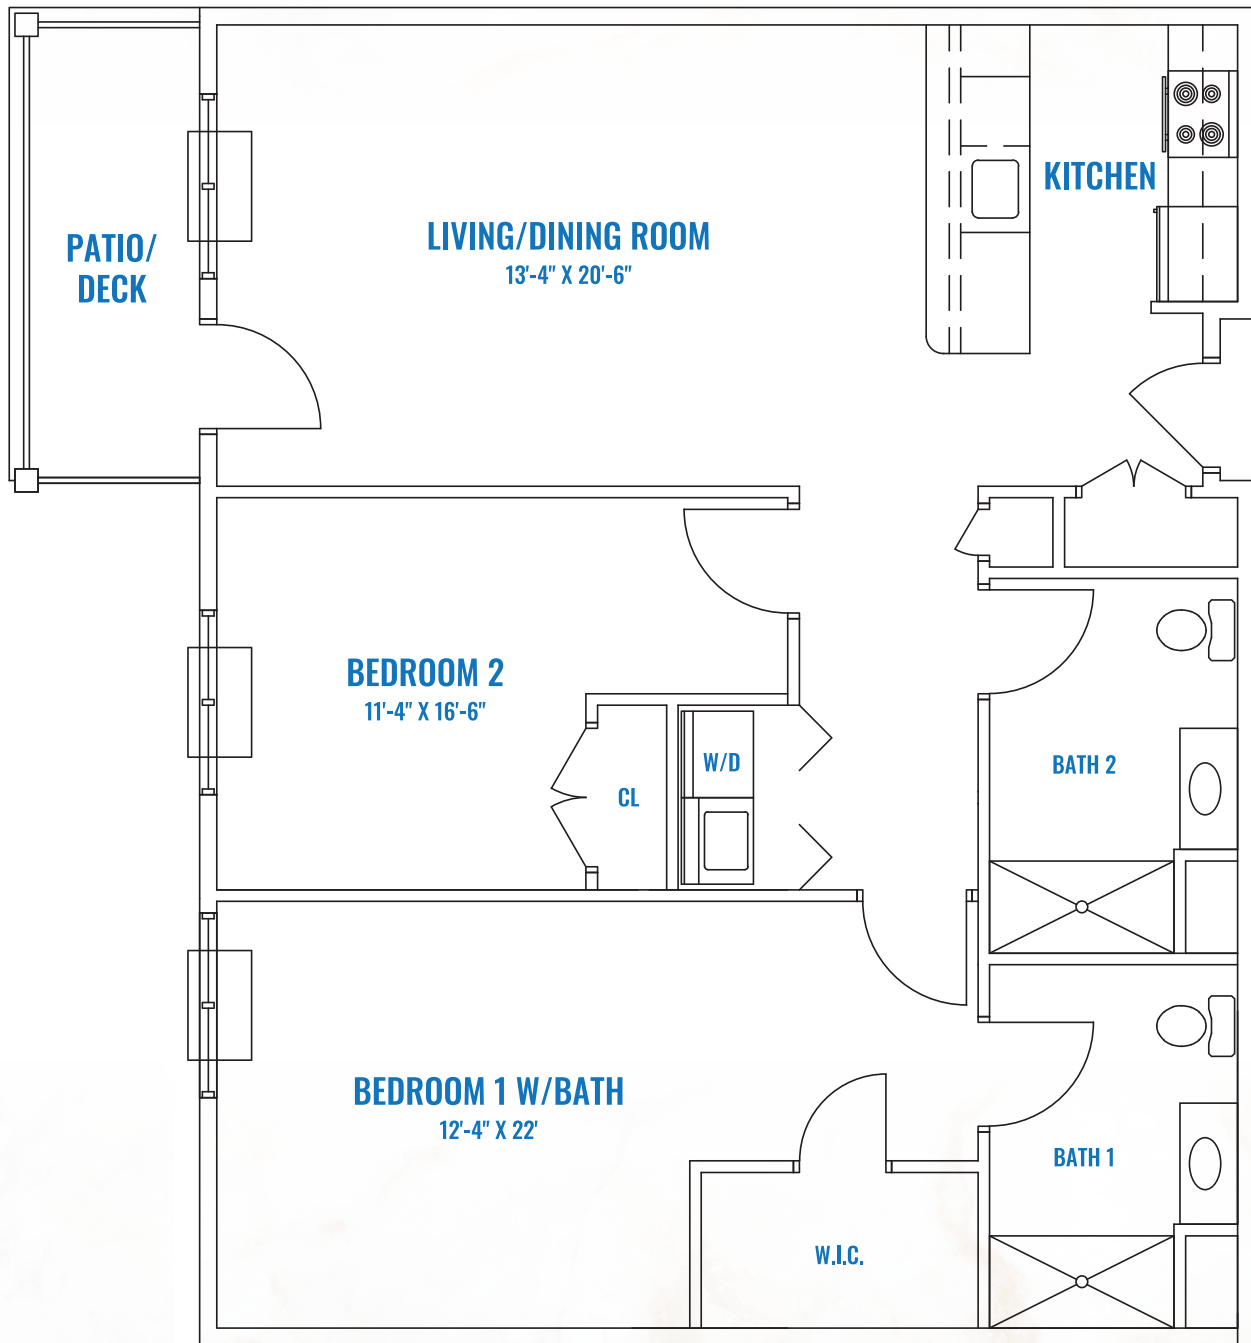

HAMILTON PARC

DESIGNED FOR ACTIVE ADULT LIVING

2-BEDROOMS / 2-BATHS

THE GUILDERLAND

1,153 SQ. FT.

These are artists renderings only. All layout and dimensions are approximate and subject to change. Not fully to scale.