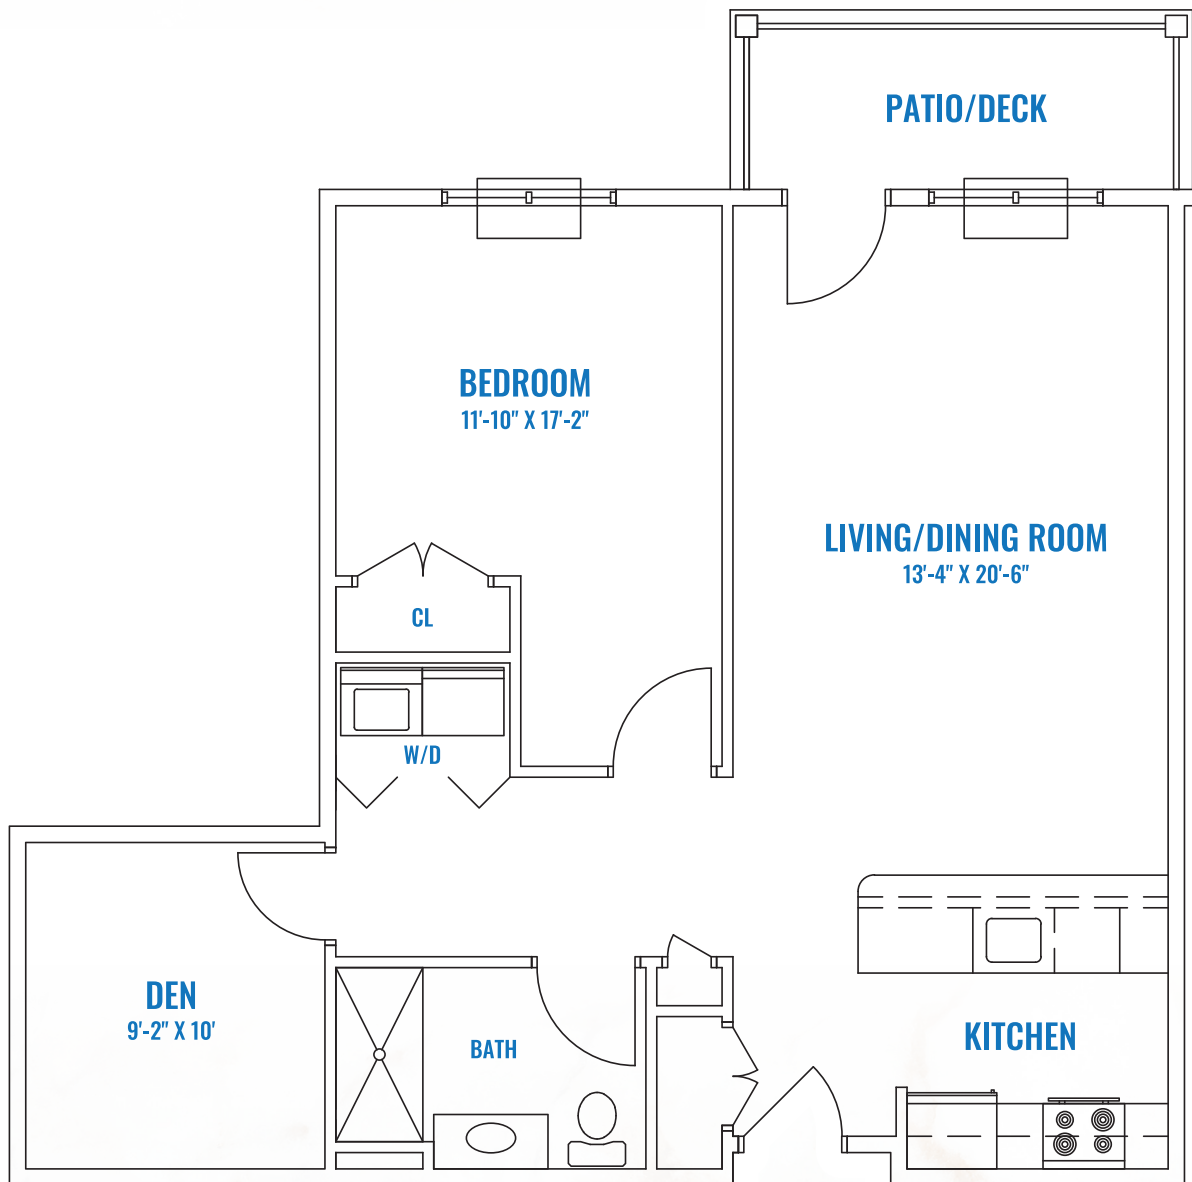

HAMILTON PARC

DESIGNED FOR ACTIVE ADULT LIVING

1-BEDROOM / 1-BATH DEN

THE HOBART
878 SQ. FT.

These are artists renderings only. All layout and dimensions are approximate and subject to change. Not fully to scale.