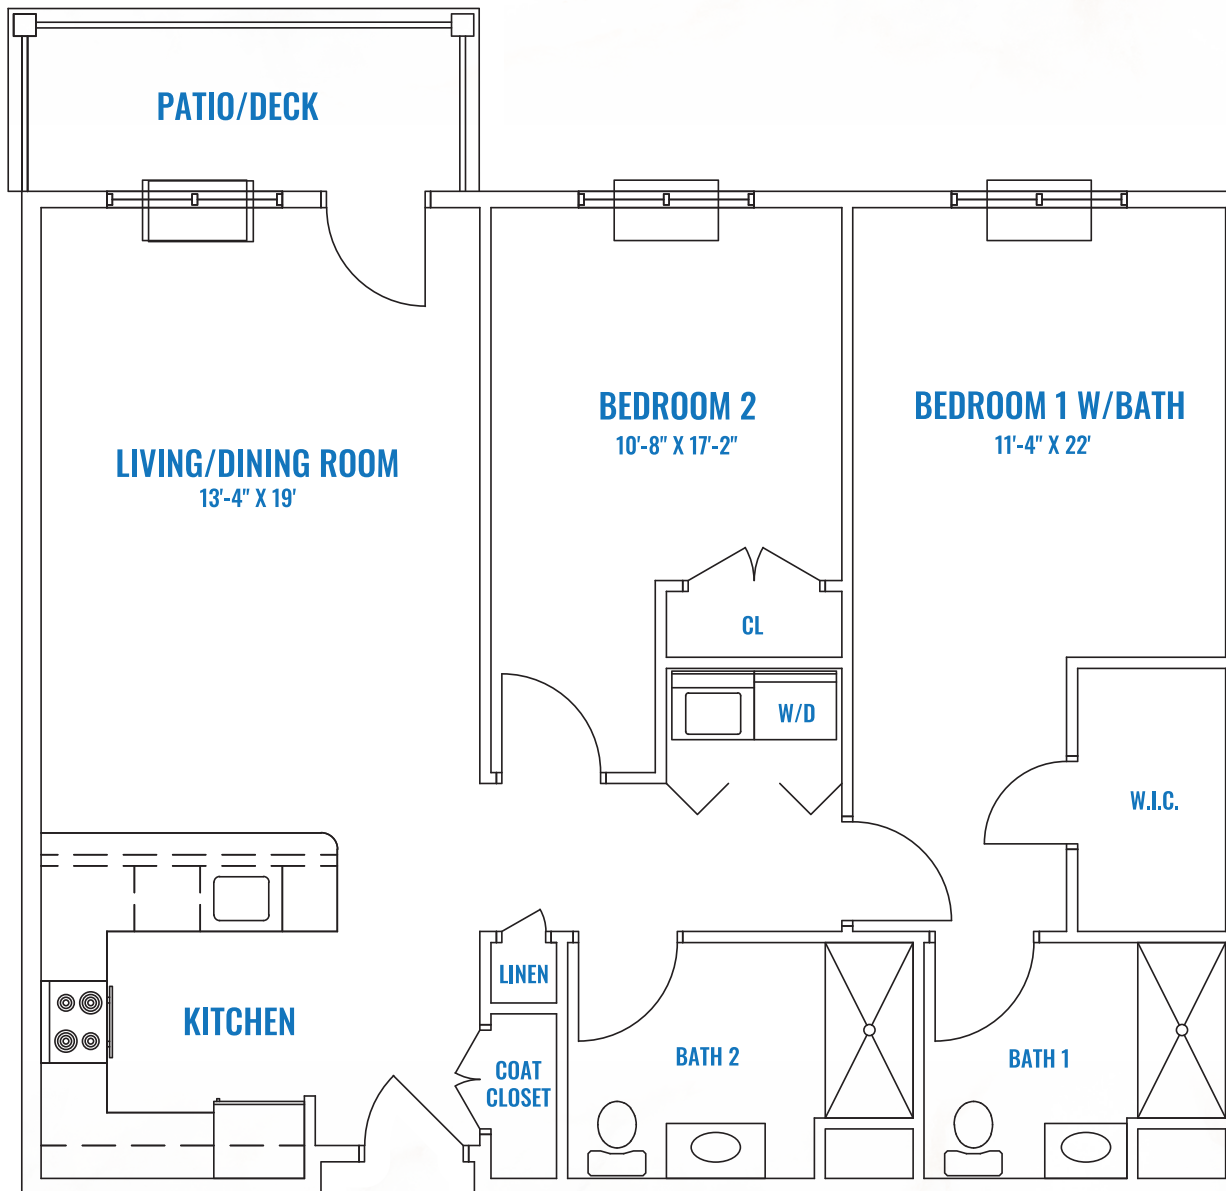

## 2-BEDROOMS / 2-BATHS

### THE ALTAMONT

1,164 SQ. FT.

*These are artists renderings only. All layout and dimensions are approximate and subject to change. Not fully to scale.*