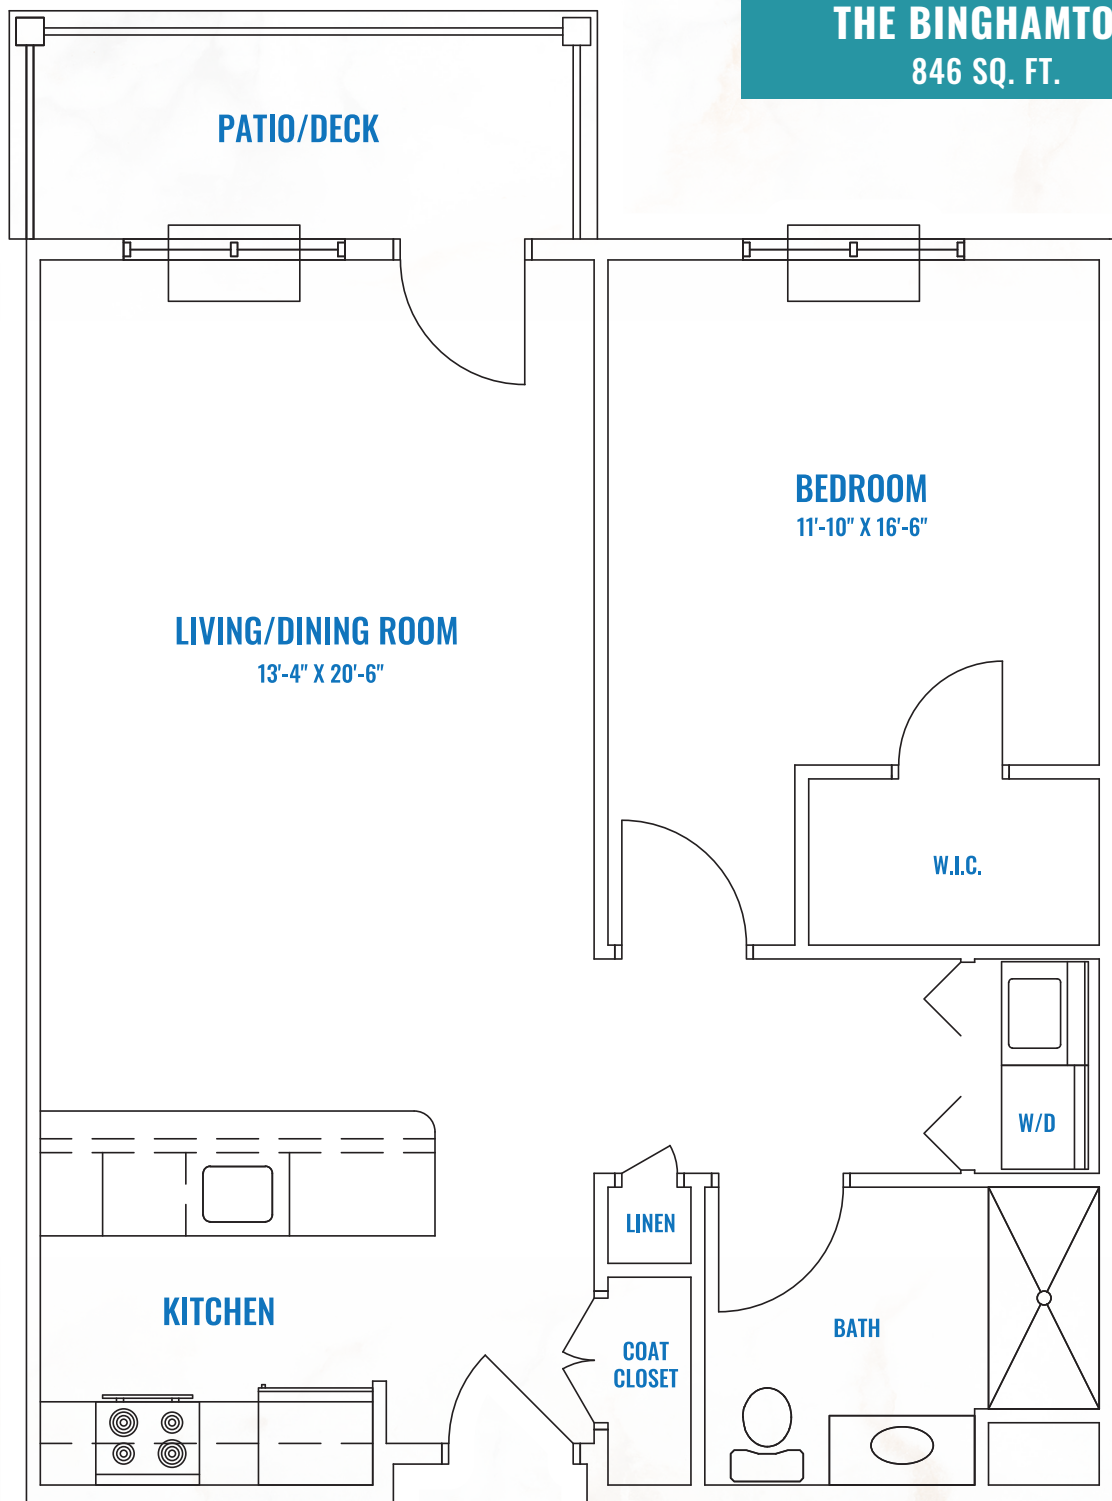

HAMILTON PARC

WHERE LUXURY MEETS SIMPLICITY

1-BEDROOM / 1-BATH

THE BINGHAMTON

846 SQ. FT.

These are artists renderings only. All layout and dimensions are approximate and subject to change. Not fully to scale.