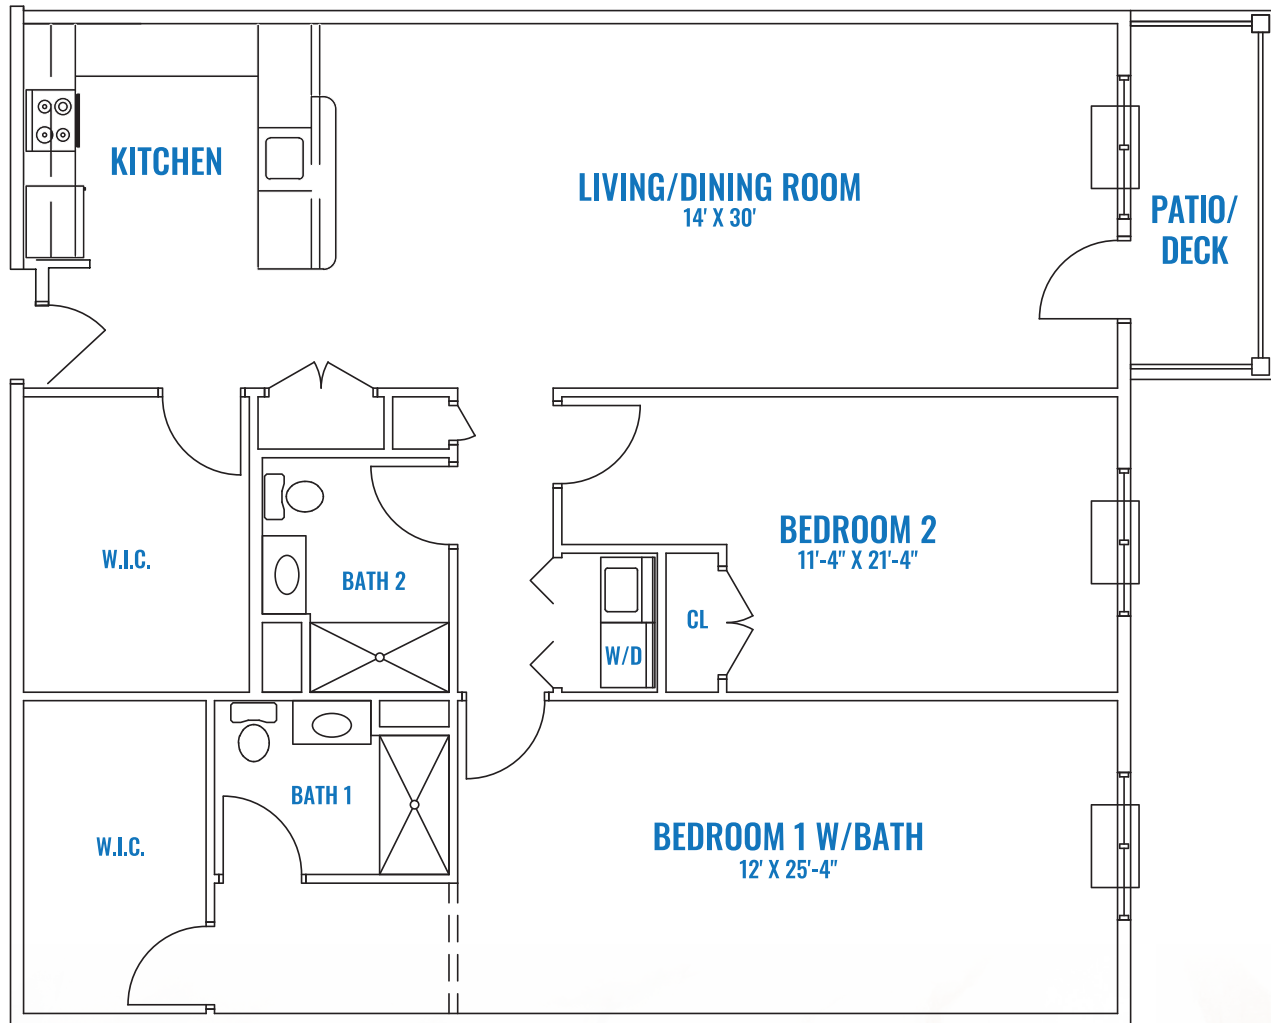

HAMILTON PARC

WHERE LUXURY MEETS SIMPLICITY

2-BEDROOMS / 2-BATHS

THE CLINTON 1,700 SQ. FT.

These are artists renderings only. All layout and dimensions are approximate and subject to change. Not fully to scale.