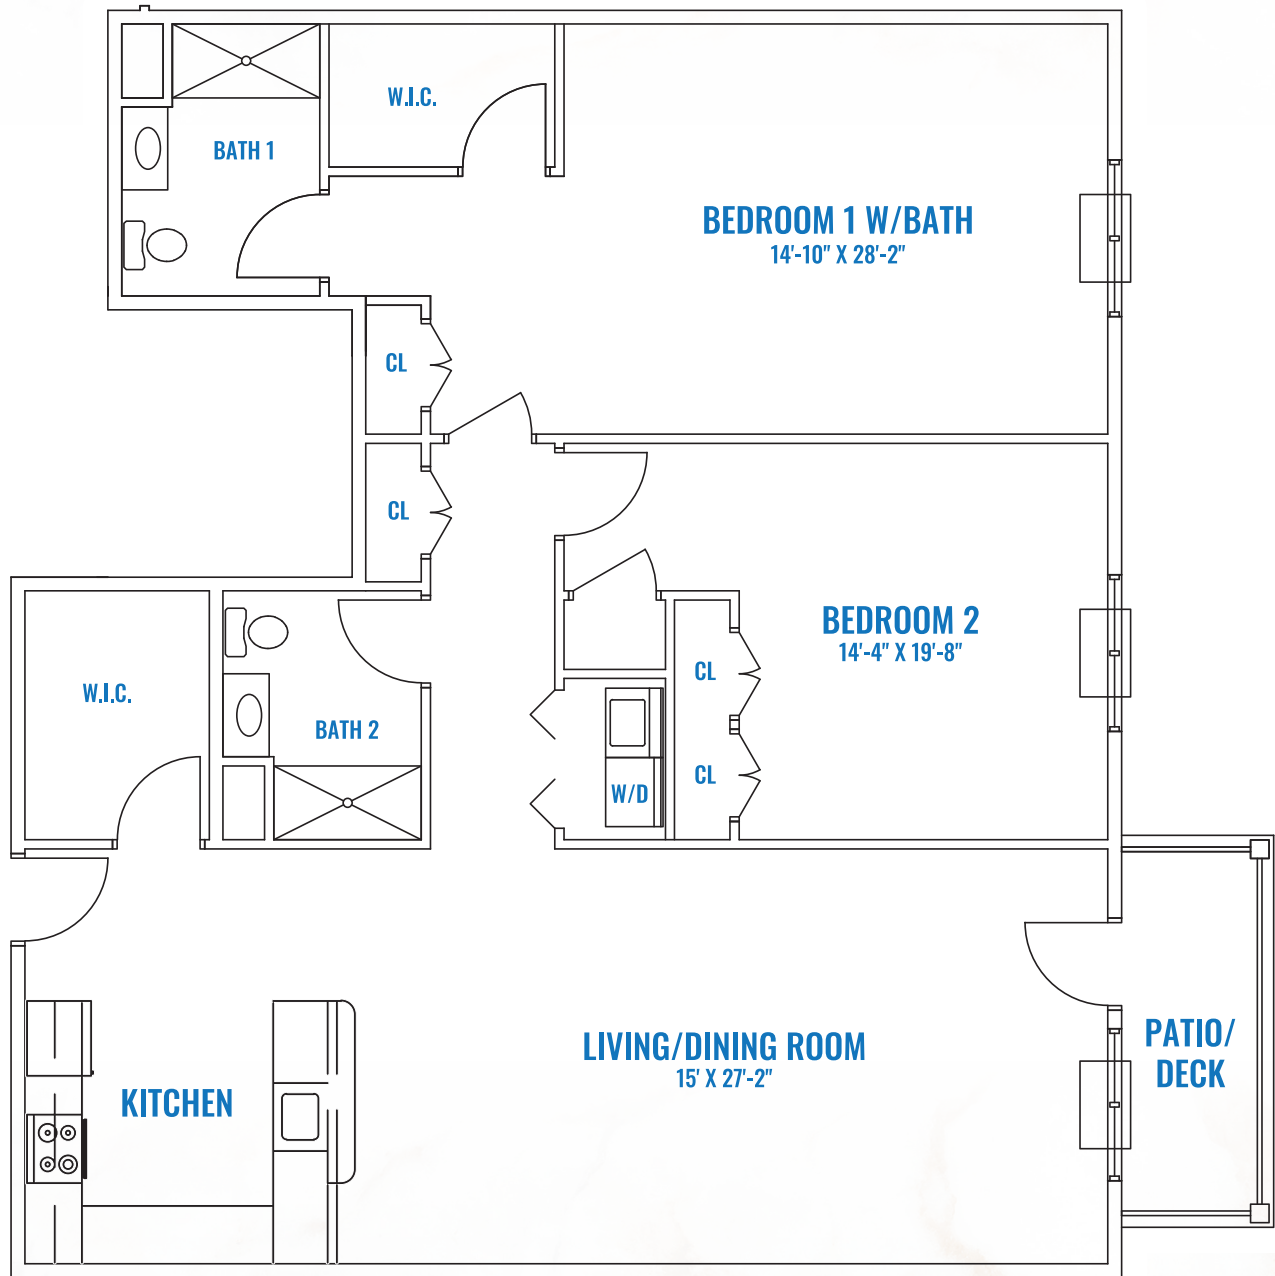

# HAMILTON PARC

WHERE LUXURY MEETS SIMPLICITY

## 2-BEDROOMS / 2-BATHS

**THE DEWEY**  
1,713 SQ. FT.

*These are artists renderings only. All layout and dimensions are approximate and subject to change. Not fully to scale.*