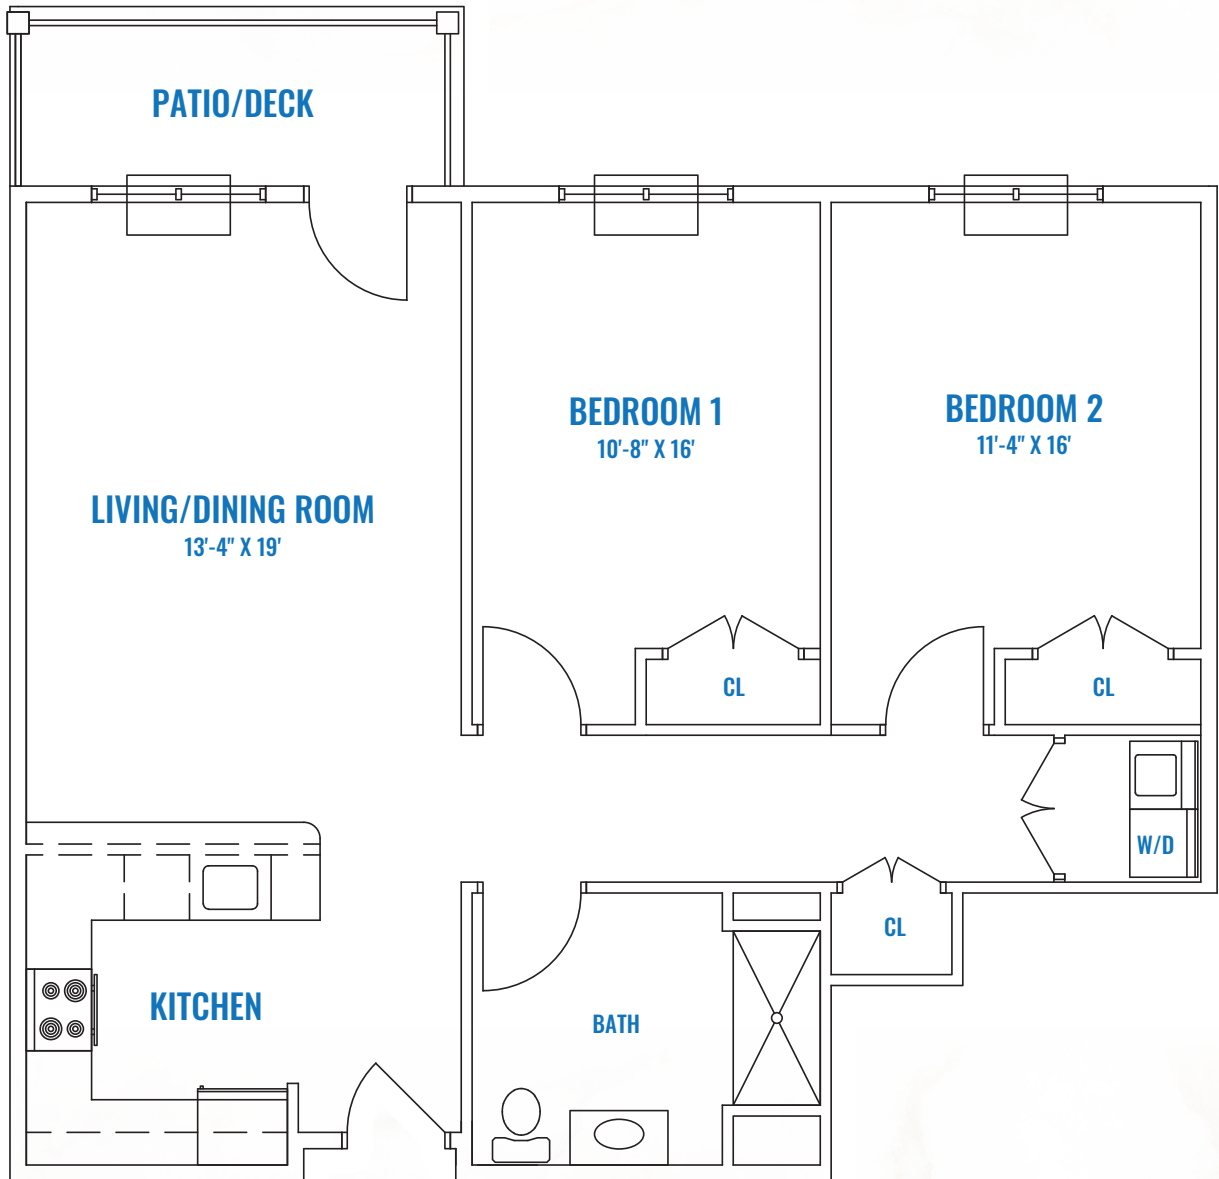

HAMILTON PARC

WHERE LUXURY MEETS SIMPLICITY

2-BEDROOMS / 1-BATH

THE ERIE
1,073 SQ. FT.

These are artists renderings only. All layout and dimensions are approximate and subject to change. Not fully to scale.