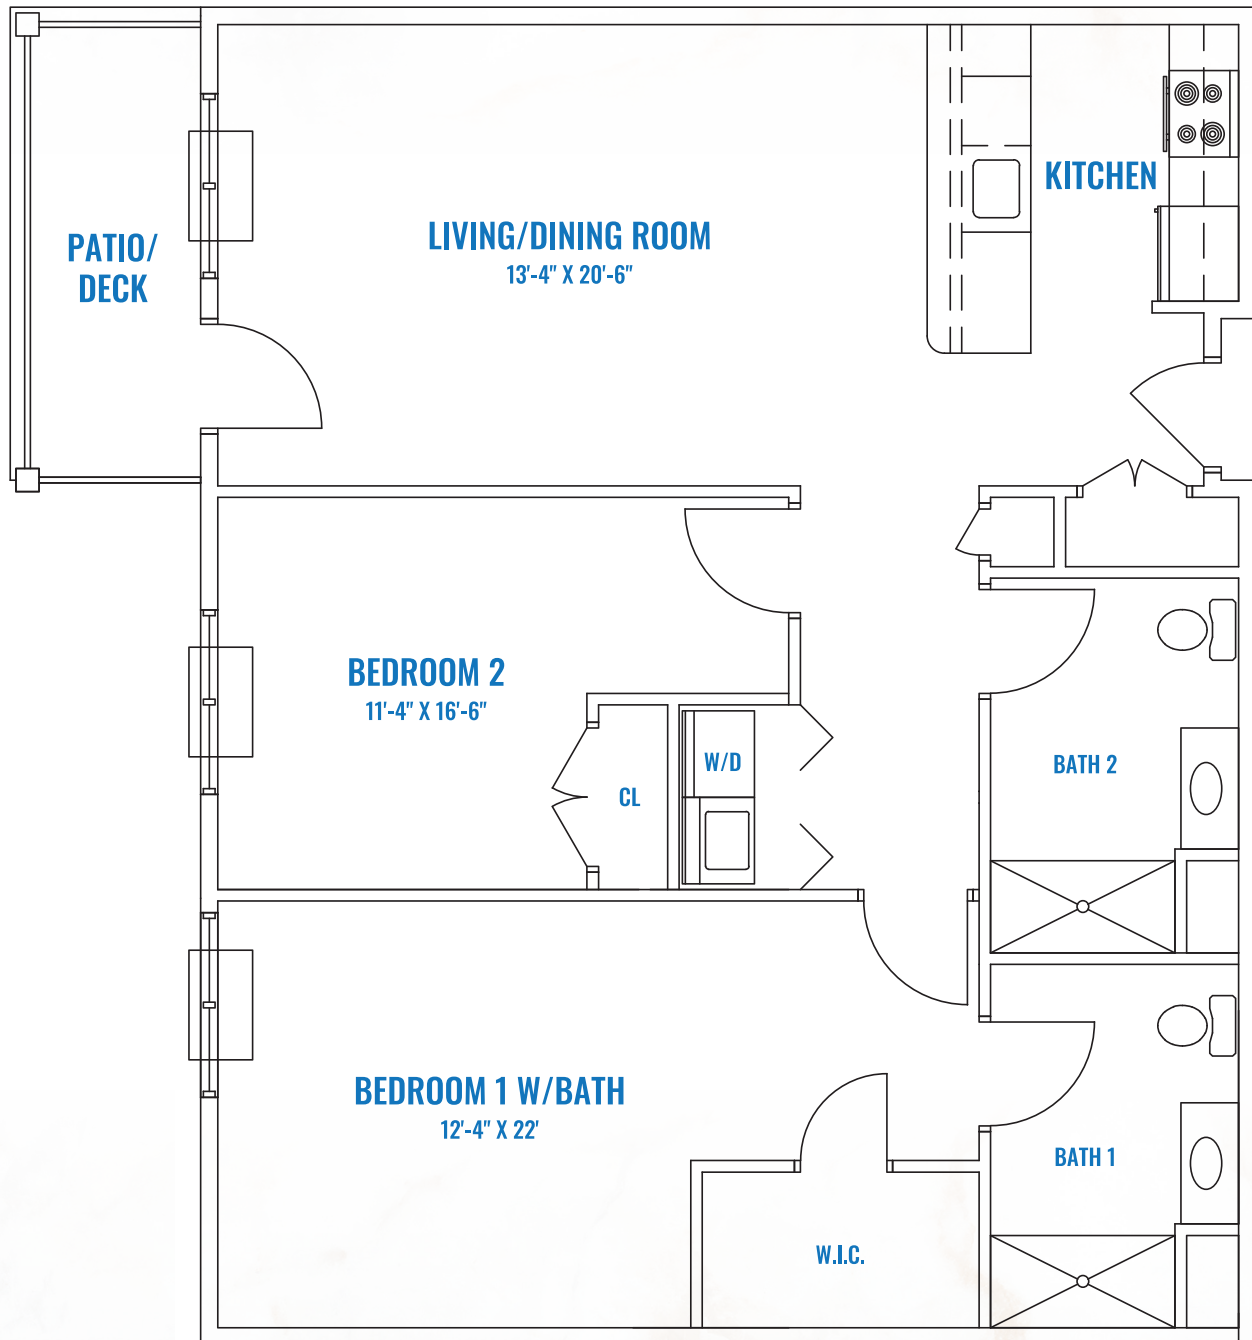

HAMILTON PARC

WHERE LUXURY MEETS SIMPLICITY

2-BEDROOMS / 2-BATHS

THE GUILDERLAND

1,218 SQ. FT.

These are artists renderings only. All layout and dimensions are approximate and subject to change. Not fully to scale.