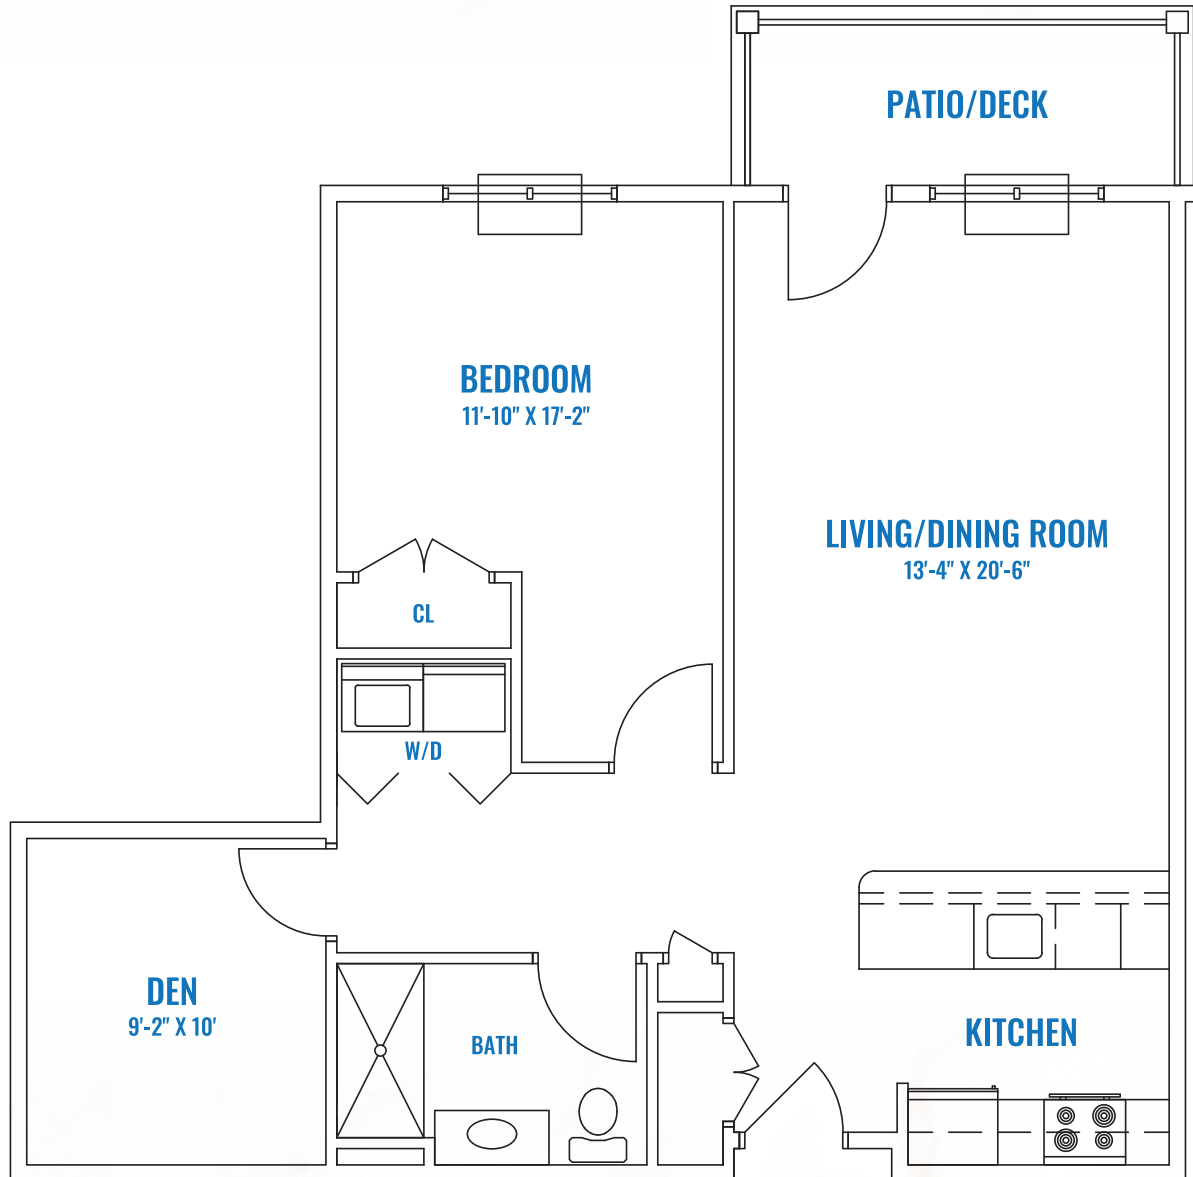

# HAMILTON PARC

WHERE LUXURY MEETS SIMPLICITY

## 1-BEDROOM / 1-BATH DEN

**THE HOBART**  
943 SQ. FT.

*These are artists renderings only. All layout and dimensions are approximate and subject to change. Not fully to scale.*