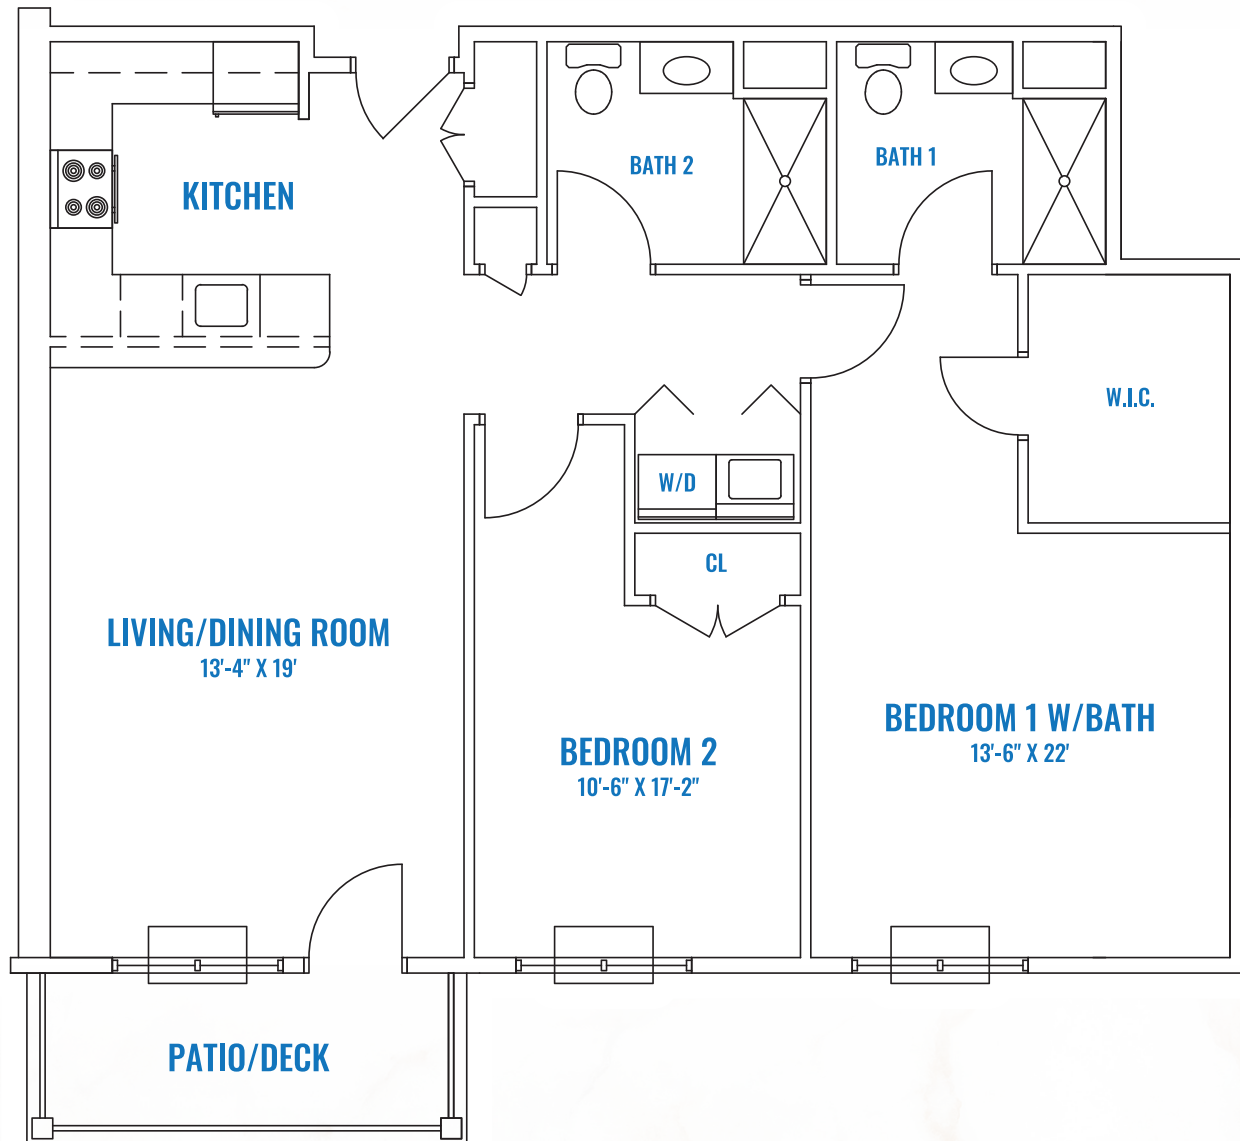

HAMILTON PARC

WHERE LUXURY MEETS SIMPLICITY

2-BEDROOMS / 2-BATHS

THE ITHACA 1,198 SQ. FT.

These are artists renderings only. All layout and dimensions are approximate and subject to change. Not fully to scale.